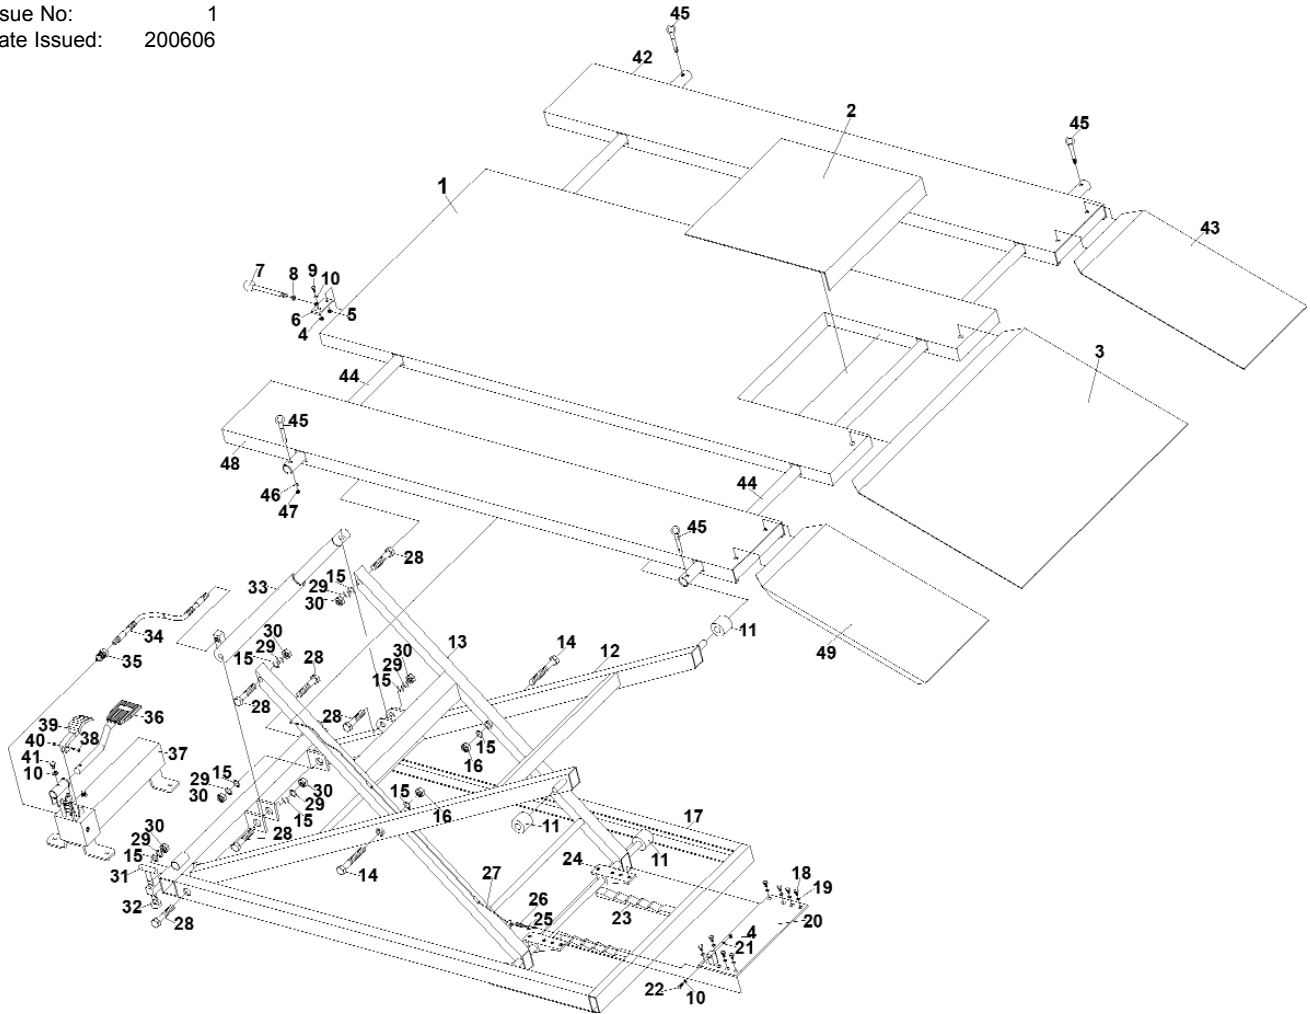

PARTS LIST FOR:

MINI TRACTOR LIFT

Model: **MT680**

Issue No: 1
Date Issued: 200606

Item	Part No.	Description	Item	Part No.	Description
1	MT680.01	PLATFORM	26	MT680.26	SCREW
2	MT680.02	SLIDING PLATE	27	MT680.27	SAFETY WIRE
3	MT680.03	LEADING PLATE	28	MT680.28	BOLT
4	MT680.04	NUT	29	MT680.29	LOCK WASHER
5	MT680.05	NUT	30	MT680.30	NUT
6	MT680.06	LINK	31	MT680.31	ADJUSTING SCREW
7	MT680.07	SAFETY HANDLE	32	MT680.32	FOOT
8	MT680.08	NUT	33	MT680.33	CYLINDER
9	MT680.09	BOLT	34	MT680.34	OIL HOSE
10	MT680.10	NUT	35	MT680.35	COUPLER
11	MT680.11	STEEL WHEEL	36	MT680.36	LIFT FOOT PEDAL
12	MT680.12	LIFTING ARM 1	37	MT680.37	PUMP
13	MT680.13	LIFTING ARM 2	38	MT680.38	BOLT
14	MT680.14	BOLT	39	MT680.39	RELEASE FOOT PEDAL
15	MT680.15	WASHER	40	MT680.40	LOCK NUT
16	MT680.16	NUT	41	MT680.41	BOLT
17	MT680.17	BASE ASS'Y	42	MT680.42	SIDE EXTENSION (RIGHT)
18	MT680.18	BOLT	43	MT680.43	RAMP EXTENSION (RIGHT)
19	MT680.19	WASHER	44	MT680.44	EXTENSION PANEL PIPE
20	MT680.20	LOCK PLATE ASS'Y	45	MT680.45	PIN
21	MT680.21	LOCK WASHER	46	MT680.46	WASHER
22	MT680.22	BOLT	47	MT680.47	NUT
23	MT680.23	SAFETY LATCH	48	MT680.48	SIDE EXTENSION (LEFT)
24	MT680.24	LOCKING PLATE BASE	49	MT680.49	RAMP EXTENSION (LEFT)
25	MT680.25	NUT			